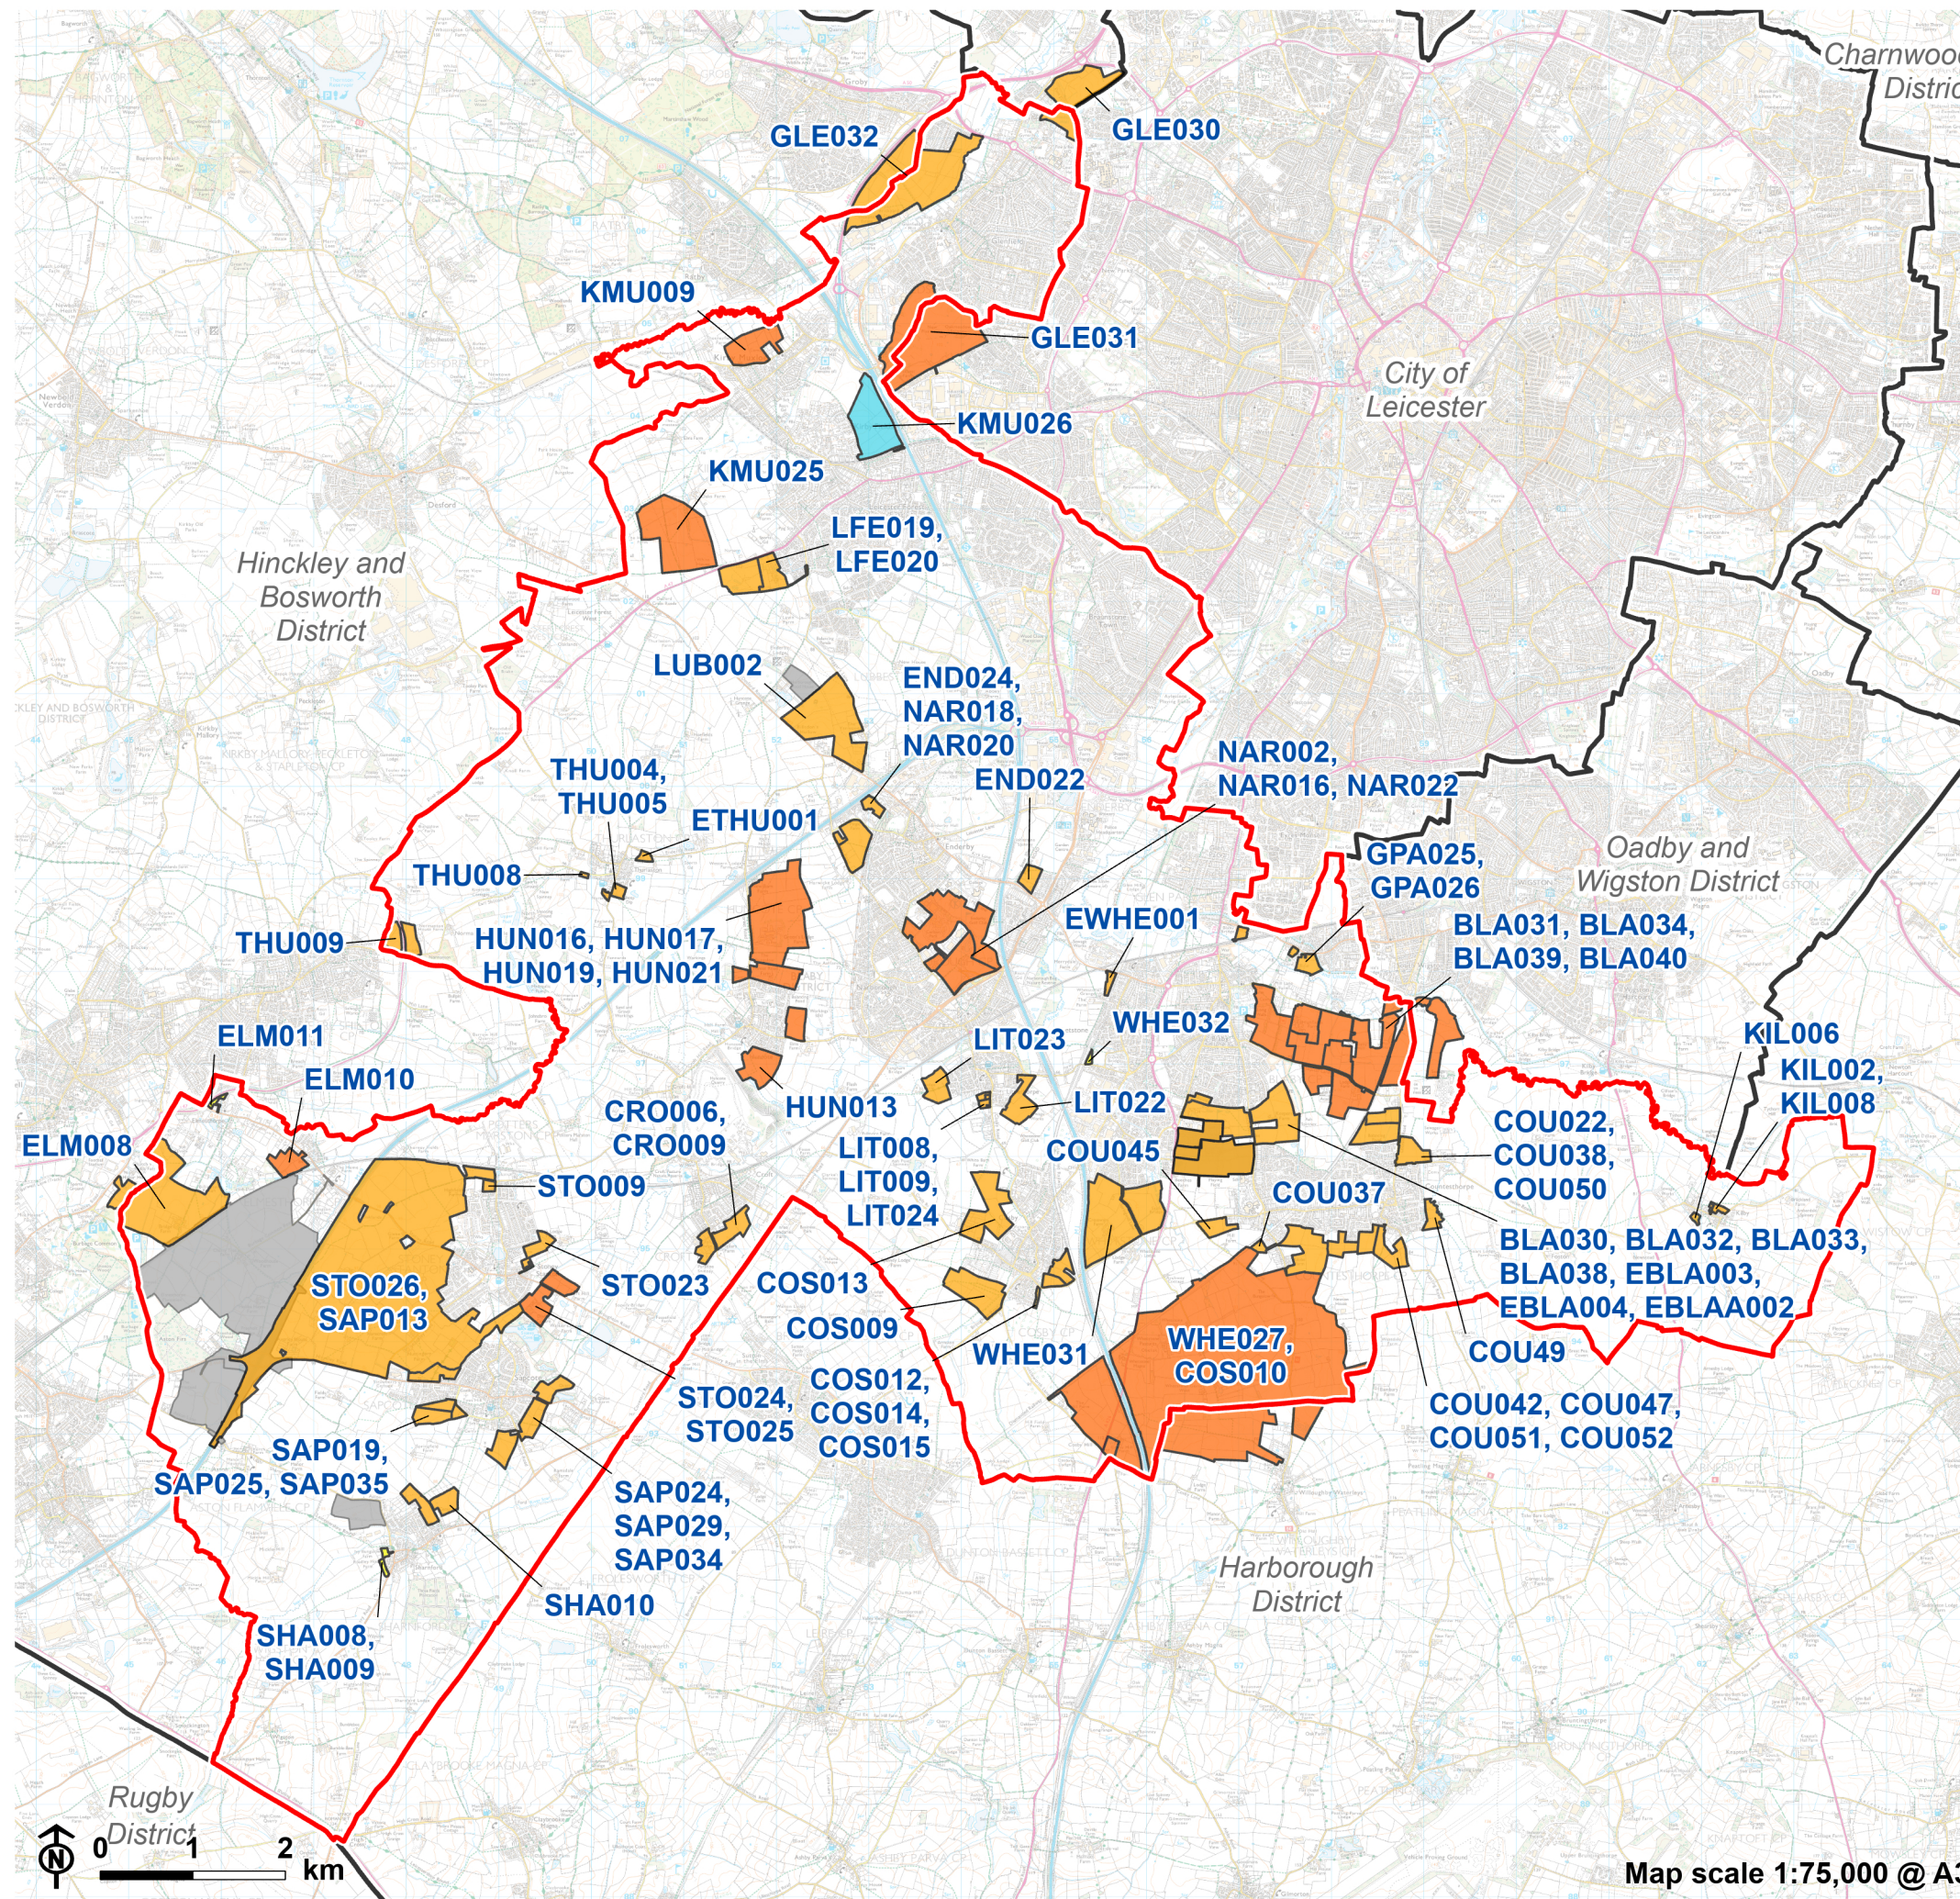

Figure 2: Overall Landscape Sensitivity to Residential Development

- Blaby District Boundary
 - Neighbouring local authority
 - Employment Parcels
- Landscape sensitivity to residential development**
- Low
 - Low - moderate
 - Moderate
 - Moderate - high